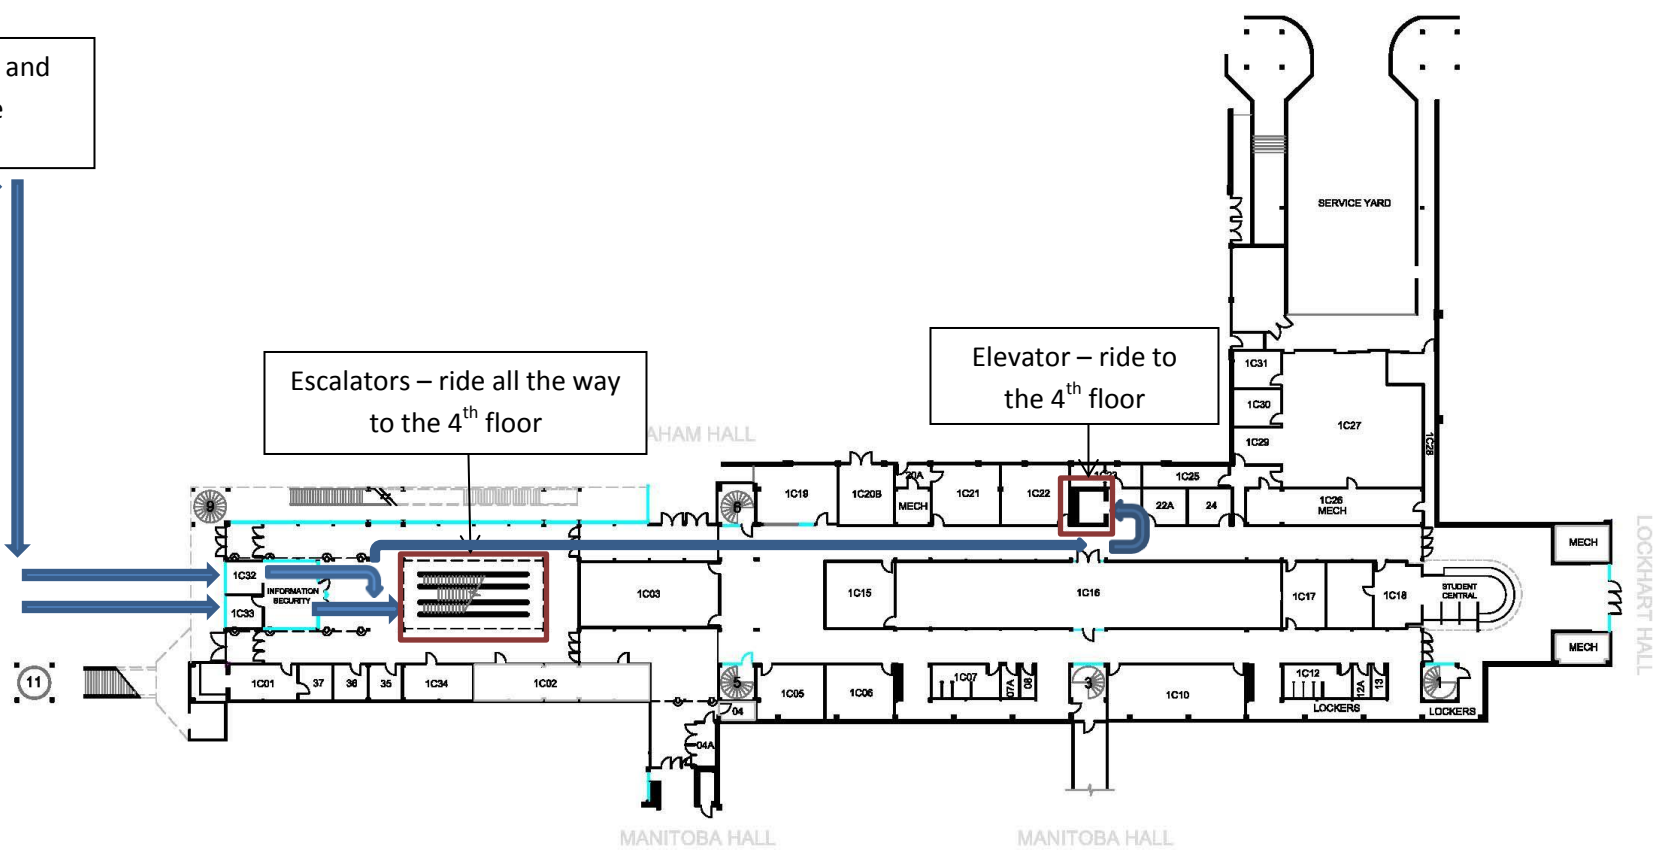

Replex and
Parkade

Escalators – ride all the way
to the 4th floor

Elevator – ride to
the 4th floor

1ST FLOOR PLAN
SCALE: N.T.S

Drawn By:	-	-			
Checked by:	-	-			
Approved by:	-	-			
	-	-	00	Issued for Info	
			No	Revision	Date

Project Title:	
	-
	-
Project No.:	

Drawing Title:	
	CENTENNIAL HALL

Drawing No.:	
	CH-FP01
Revision:	